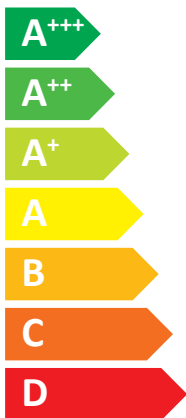

60dB

ENERG

енергия · ενεργεια

ROTENSO®

Live better

AQS100X1o R14
AQS100T240X13i R14

A++

A+

Two house icons with sound waves. The top one is labeled **40 dB** and the bottom one is labeled **60 dB**.

- 7 kW
- 8 kW
- 9 kW

A clock icon with a coin and an arrow pointing to it, symbolizing energy savings.