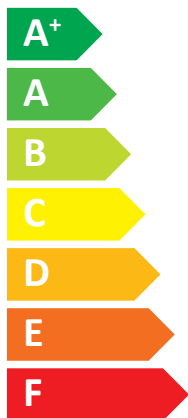

60dB

ENERG

енергия · ενεργεια

ROTENSO®

Live better

AQS100X1o R14
AQS100T240X13i R14

A++

A+

Two house icons with sound waves. The top one is labeled **40 dB** and the bottom one is labeled **60 dB**.

- 7 kW
- 8 kW
- 9 kW

A clock icon with a coin and an arrow pointing to it, symbolizing energy savings.