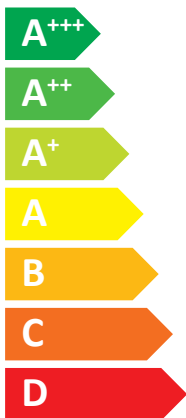

ENERG

енергия · ενεργεια

ROTENSO[®]
Live better

AQS100X1o R14

AQS100X13i R14

55°C

35°C

42dB

Two house icons with sound waves. The top one is labeled **40 dB** and the bottom one is labeled **60 dB**.

- 7 kW
- 8 kW
- 9 kW

A clock icon with a coin and an arrow pointing to it, symbolizing energy savings.

ENERG

енергия · ενεργεια

ROTENSO®

Live better

AQS100X1o R14
AQS100T190X1i R14

A⁺⁺

A⁺

40 dB