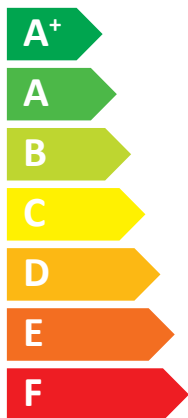

Two house icons with sound waves. The top one is labeled **40 dB** and the bottom one is labeled **60 dB**.

- 7 kW
- 8 kW
- 9 kW

A clock icon with a coin and an arrow pointing to it, symbolizing energy savings.

ENERG

енергия · ενεργεια

ROTENSO®

Live better

AQS100X1o R14
AQS100T190X1i R14

A⁺⁺

A⁺

40 dB