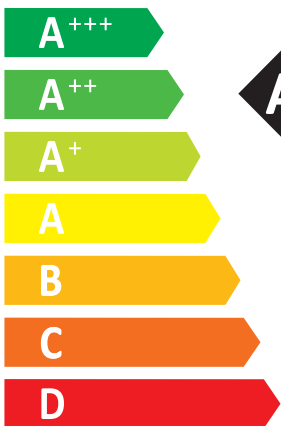

ENERG

енергия · ενεργεια

ROTENSO[®]
Live better

AQS100X1o R14

AQS100X13i R14

55°C

35°C

42dB

Two house icons with sound waves. The top one is labeled **40 dB** and the bottom one is labeled **60 dB**.

- 7 kW
- 8 kW
- 9 kW

A clock icon with a coin and an arrow pointing to it, symbolizing energy savings.